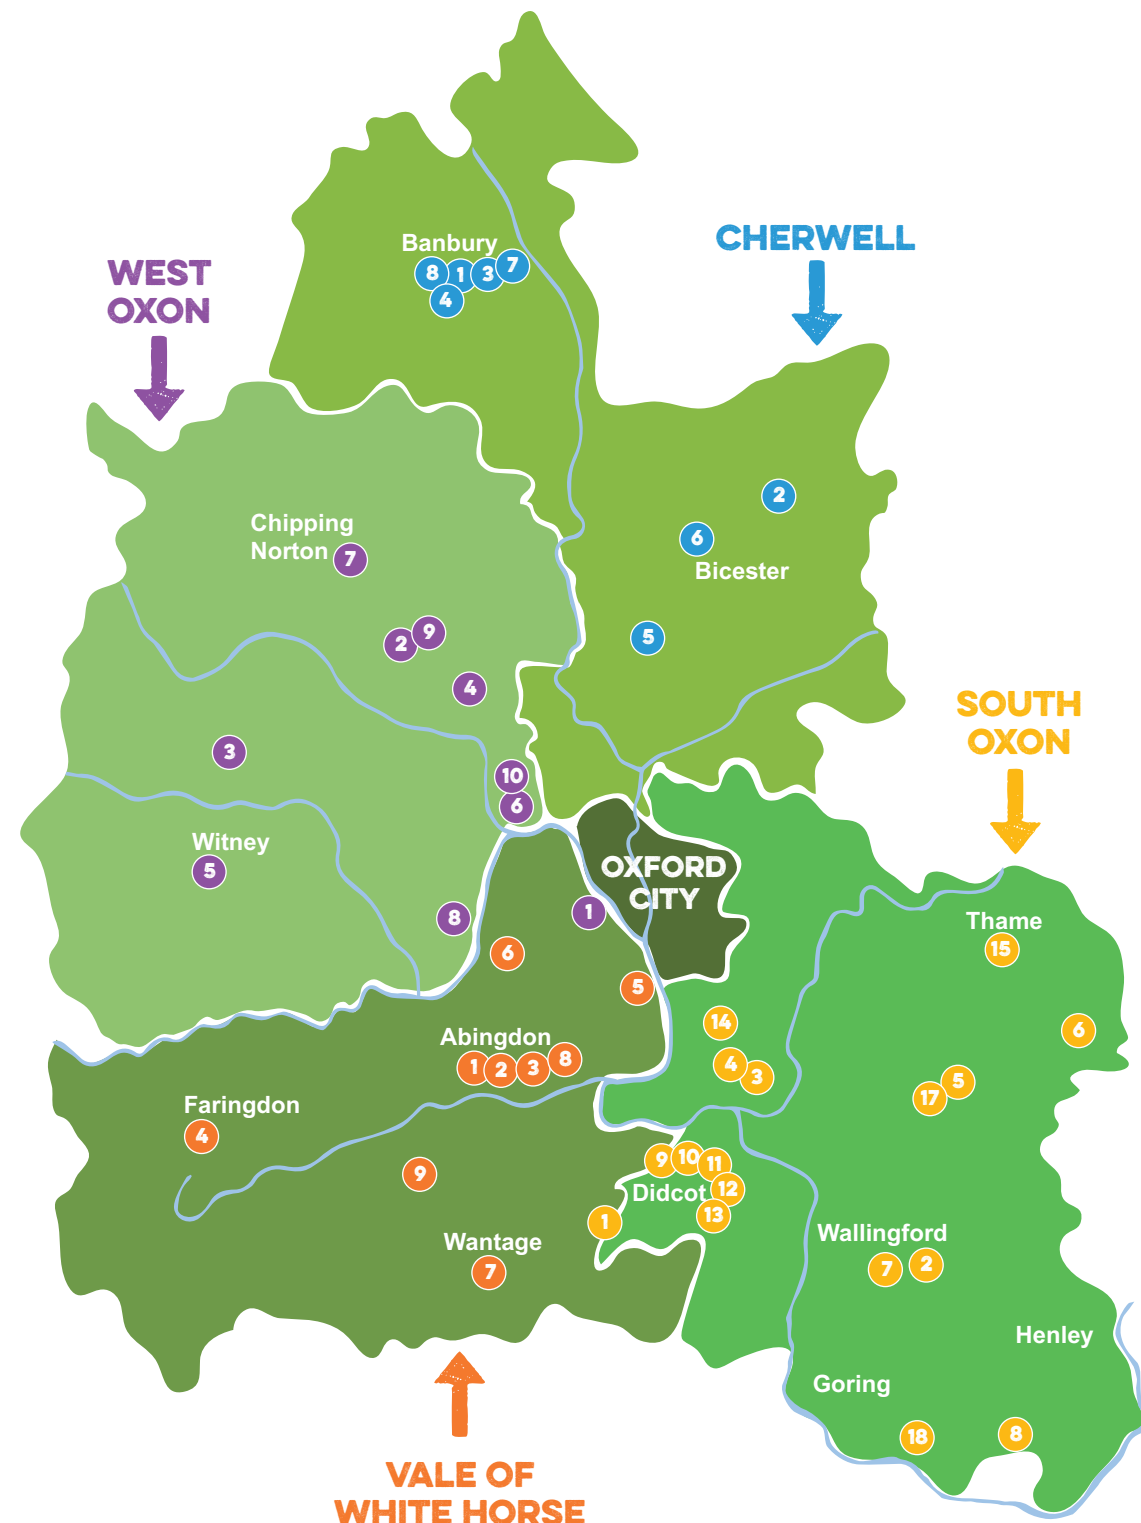

OXFORD CITY

- **1** Body Politic
  www.bodypoliticdance.com
  07791 905851
- **2** Barton Youth Centre
  www.tinyurl.com/y4gehk46
  01865 761987
- **3** Blackbird Leys Adventure Playground
  www.blap.org.uk
  01865 236646
- **4** Branch Up – Oxford Hub
  www.oxfordhub.org/activities/branch-up
  07384 718332
- **5** Donnington Doorstep
  www.donnington-doorstep.org.uk
  01865 727721
- **6** Dovecote
  www.dovecotoproject.com
  01865 712299
  07974 234661
- **7** East Oxford Youth Club
  01865 252728
- **8** EMBS Community College
  www.embs.org.uk
  01865 776041
- **9** Family Arena
  www.familyarena.org
  01865 402108
  07958 596340
- **10** Flo's – the place in the park
  www.flosoxford.org.uk
  01865 587611
- **11** Fusion Arts
  www.fusion-arts.org
  01865 245735
- **12** Home-Start Oxford
  www.home-startoxford.org.uk
  01865 779991

- **13** Jacari Oxford
  www.jacari.org
  01865 264167
- **14** JSC
  www.jsc4kids.com
  07931 315450
- **15** Keen Oxford
  www.keenoxford.org
  01865 264161
- **16** Leys CDI
  www.tinyurl.com/y476am2u
  01865 395927

- **17** Littlemore Youth Club
  Find us on Facebook
- **18** Mandala Theatre Company
  www.mandalatheatre.co.uk
  01865 711341
- **19** Master Rhythm
  www.masterhythm.co.uk
  07765 224245
- **20** My Life My Choice
  www.mylifemychoice.org.uk
  01865 204214
- **21** Northway Youth Club
  Find us on Facebook

- **22** OVADA
  www.ovada.org.uk
  01865 200979
- **23** Oxford Contemporary Music
  www.ocmevents.org
  01865 484787
- **24** Oxford Playhouse
  www.oxfordplayhouse.com
  01865 305318
- **25** Oxford Swans Swimming Club
  oxfordswans.com
  07847 821703
- **26** Oxford University Amateur Boxing Club
  www.ouabc.com
  georgia.walker@sjc.ox.ac.uk
- **27** Oxford University Museums and Collections
  www.tinyurl.com/y4sxeowb
  education-service@ashmus.ox.ac.uk
- **28** Oxford Youth Enterprise
  01865 270325
- **29** Parasol Project
  www.parasolproject.org
  01865 742816
- **30** Peeples
  www.peeples.org.uk
  01865 397970
- **31** Rose Hill Junior Youth Club
  www.rosehilljyc.org
  07770 324277
- **32** South Oxford Adventure Playground (SOAP)
  www.soapoxford.org.uk
  01865 249787
- **33** The Children's Allotment
  thechildrensallotment.org
- **34** Thrive
  www.thriveteams.org
  01865 788350
- **35** West Oxford Community Association
  www.woco.org.uk
  01865 245761
- **36** Wolvercote Young People's Club
  www.wolvercoteypc.org.uk
  01865 559 374
- **37** Wood Farm Youth Centre
  01865 769263
- **38** Youth Ambition
  www.oxford.gov.uk/youthambition
  01865 252728
- **39** 13th Theatre Company
  www.13ththeatreco.co.uk
  07475 176399

CHERWELL

- **1** Banbury Young Homelessness Project
  www.byhp.org.uk
  01295 259442
- **2** Fringford Youth Club
- **3** Grimsbury Junior Youth Club
  www.grimsbury.org/junior-youth-club
  07789 861969
- **4** Home-Start Banbury, Bicester & Chipping Norton
  www.home-startbanbury.org.uk
  01295 266358
- **5** Kirtlington Youth Club
  www.kirtlingtonvillage.co.uk/kirtlington-youth
  01869 350474
- **6** OYAP Trust
  www.oyap.org.uk
  01869 602560
- **7** Sunrise
  www.sunrisemulticultural.org.uk
  01295 701728
- **8** Sunshine Centre Banbury
  www.sunshinecentre.org
  01295 276769

SOUTH OXON