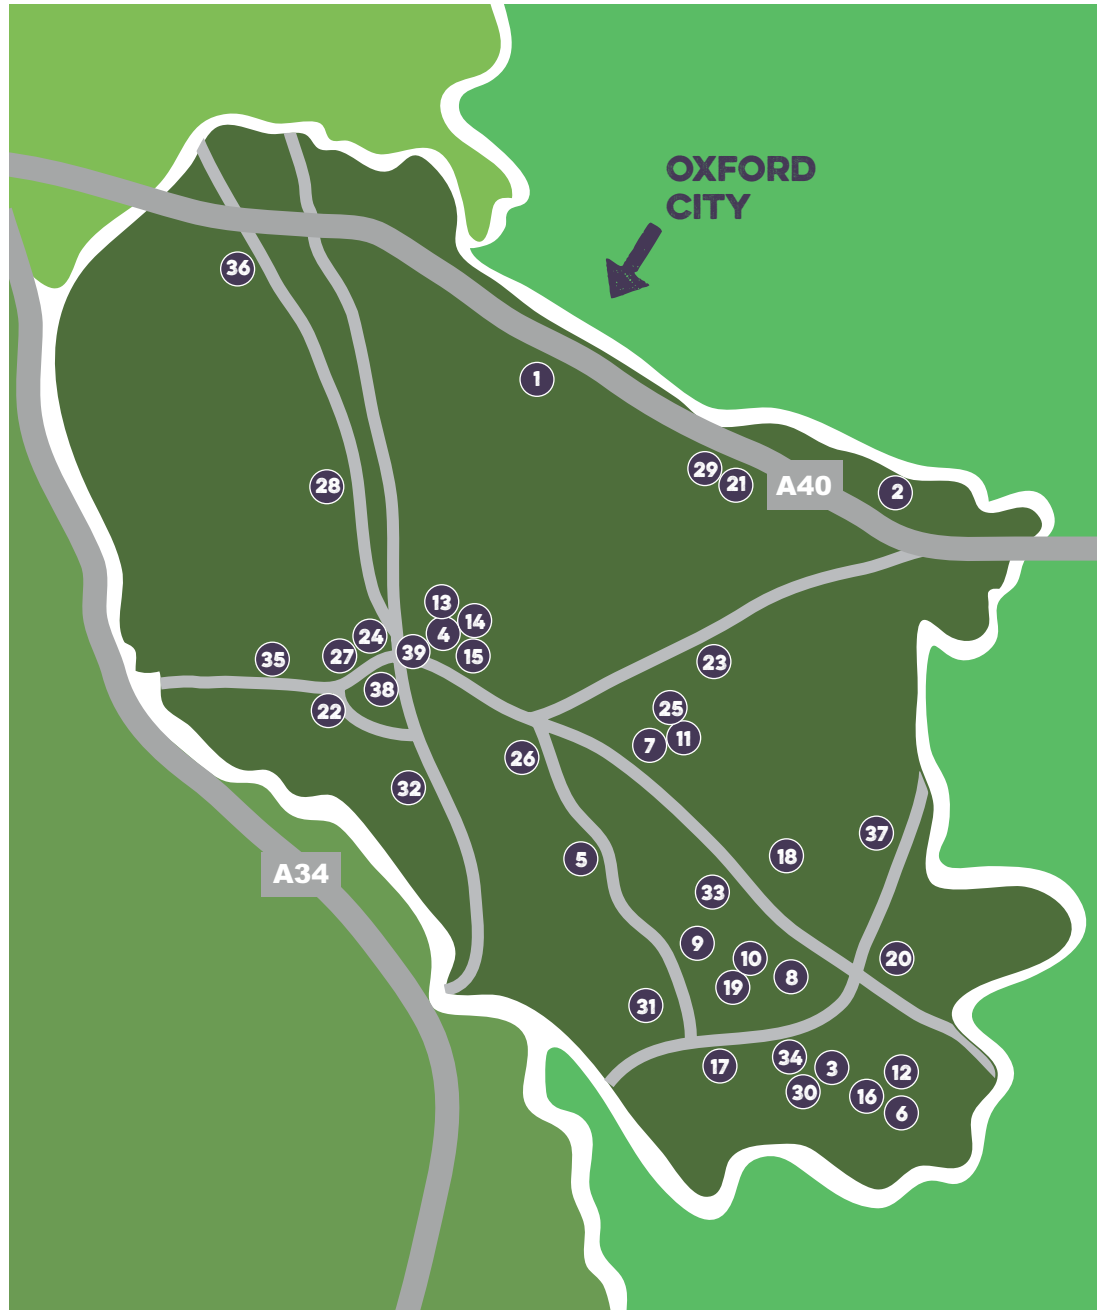

Oxfordshire | mind
for better mental health

oxfordshire
youth

YOUTH
in mind
MAP
2019

#YOUTHINMIND

OXFORD CITY

- 1** Body Politic
www.bodypoliticdance.com
07791 905851
- 2** Barton Youth Centre
www.tinyurl.com/y4gehk46
01865 761987
- 3** Blackbird Leys Adventure Playground
www.blap.org.uk
01865 236646
- 4** Branch Up – Oxford Hub
www.oxfordhub.org/activities/branch-up
07384 718332
- 5** Donnington Doorstep
www.donnington-doorstep.org.uk
01865 727721
- 6** Dovecote
www.dovecotoproject.com
01865 712299
07974 234661
- 7** East Oxford Youth Club
01865 252728
- 8** EMBS Community College
www.embs.org.uk
01865 776041
- 9** Family Arena
www.familyarena.org
01865 402108
07958 596340
- 10** Flo's – the place in the park
www.flosoxford.org.uk
01865 587611
- 11** Fusion Arts
www.fusion-arts.org
01865 245735
- 12** Home-Start Oxford
www.home-startoxford.org.uk
01865 779991